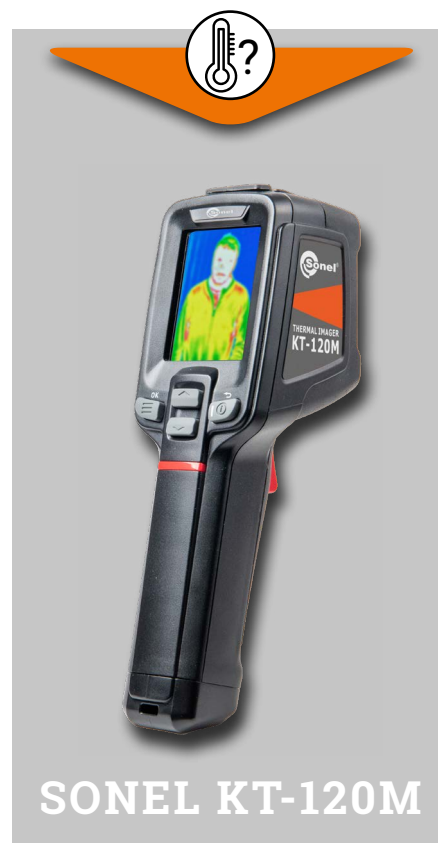

Thermal Imager KT-120M

index: WMGBKT120M

2.4" display

Clear temperature reading

Large buttons

Conveniently located for flawless control

Trigger

Temperature measurement with a single press

Feel safe with thermography

Simple thermography

KT-120M is a special camera. Economical, practical and handy, it is a powerful tool in preventing or limiting epidemics.

The user can measure the temperature with **0.5°C** accuracy. The exceeding of the threshold value is signalled by an alarm. All this in order to quickly and efficiently detect people with fever - e.g. infected with a virus giving such symptoms.

Application

KT-120M is used wherever many people need to be tested for body temperature. Particularly useful in:

- factories,
- schools,
- shopping malls,
- office buildings.

Features

- measuring range 20°C...50°C
- accuracy up to $\pm 0.5^\circ\text{C}$
- fast temperature measurement
- automatic signalling of fever detection
- saving IR images to SD card
- built-in Li-Ion battery with 8-hour working time
- interfaces: microUSB 2.0 type C, SD slot
- can be set up on a tripod

contactless measurements

automatic calibration

mains or battery charge

tripod installation option

Sonel

SAFETY IN EVERY DAY ENVIRONMENT

Detect fever with SONEL KT-120M