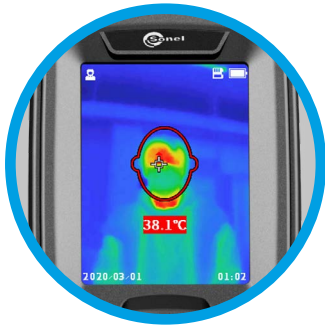

Thermal Imager KT-120M

index: WMGBKT120M

2.4" display

Clear temperature reading

Large buttons

Conveniently located for flawless control

Trigger

Temperature measurement with a single press

Feel safe with thermography

Simple thermography

KT-120M is a special camera. Economical, practical and handy, it is a powerful tool in preventing or limiting epidemics.

The user can measure the temperature with **0.5°C** accuracy. The exceeding of the threshold value is signalled by an alarm. All this in order to quickly and efficiently detect people with fever - e.g. infected with a virus giving such symptoms.

Application

KT-120M is used wherever many people need to be tested for body temperature. Particularly useful in:

- factories,
- schools,
- shopping malls,
- office buildings.

Features

- measuring range 20°C...50°C
- accuracy up to $\pm 0.5^\circ\text{C}$
- fast temperature measurement
- automatic signalling of fever detection
- saving IR images to SD card
- built-in Li-Ion battery with 8-hour working time
- interfaces: microUSB 2.0 type C, SD slot
- can be set up on a tripod

Specifications

Detector resolution	120 x 90 / 17 μm
Detector	7.5~14 μm
Frame rate	25 Hz
Sensitivity	60 mK
Lens (field of vision / focal distance)	50° x 38°/2.28 mm
Spatial resolution (IFOV)	7.6 mrad
Display	2.4", 240 x 320, LCD
Image mode	IR
Temperature range	20°C...50°C
Accuracy	$\leq 0.5^\circ\text{C}$ (ambient temperature $23^\circ\text{C} \pm 2^\circ\text{C}$, humidity $\leq 80\%$, target distance 0.8 m target temperature $32^\circ\text{C}...42^\circ\text{C}$)
Image analysis mode	Temperature indication, temperature alarm
Image file format	JPG
Interfaces	microSD card slot (max. 32 GB), microUSB 2.0 type C, tripod
Memory	SD card (max. 32 GB)
Power supply	Li-Ion battery (operating time >8 hours), built-in charger (charging time <2.5 hour), AC adapter 110-230 V, 50/60 Hz
Operating temperature	-10°C...+50°C
Storage temperature	-40°C...+70°C
Housing	IP54
Weight	ca. 0.35 kg