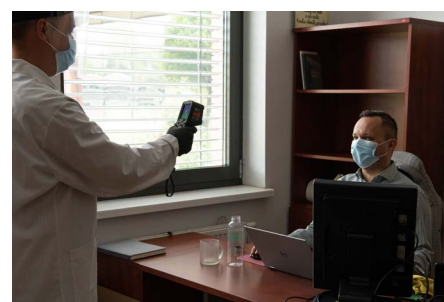

Feel safe with thermography

Simple thermography

KT-120M is a special camera. Economical, practical and handy, it is a powerful tool in preventing or limiting epidemics.

The user can measure the temperature with **0.5°C** accuracy. The exceeding of the threshold value is signalled by an alarm. All this in order to quickly and efficiently detect people with fever - e.g. infected with a virus giving such symptoms.

Application

KT-120M is used wherever many people need to be tested for body temperature. Particularly useful in:

- factories,
- schools,
- shopping malls,
- office buildings.

Features

- measuring range 20°C...50°C
- accuracy up to $\pm 0.5^\circ\text{C}$
- fast temperature measurement
- automatic signalling of fever detection
- saving IR images to SD card
- built-in Li-Ion battery with 8-hour working time
- interfaces: microUSB 2.0 type C, SD slot
- can be set up on a tripod

contactless measurements

automatic calibration

mains or battery charge

tripod installation option

Sonel

SAFETY IN EVERY DAY ENVIRONMENT

Detect fever with SONEL KT-120M