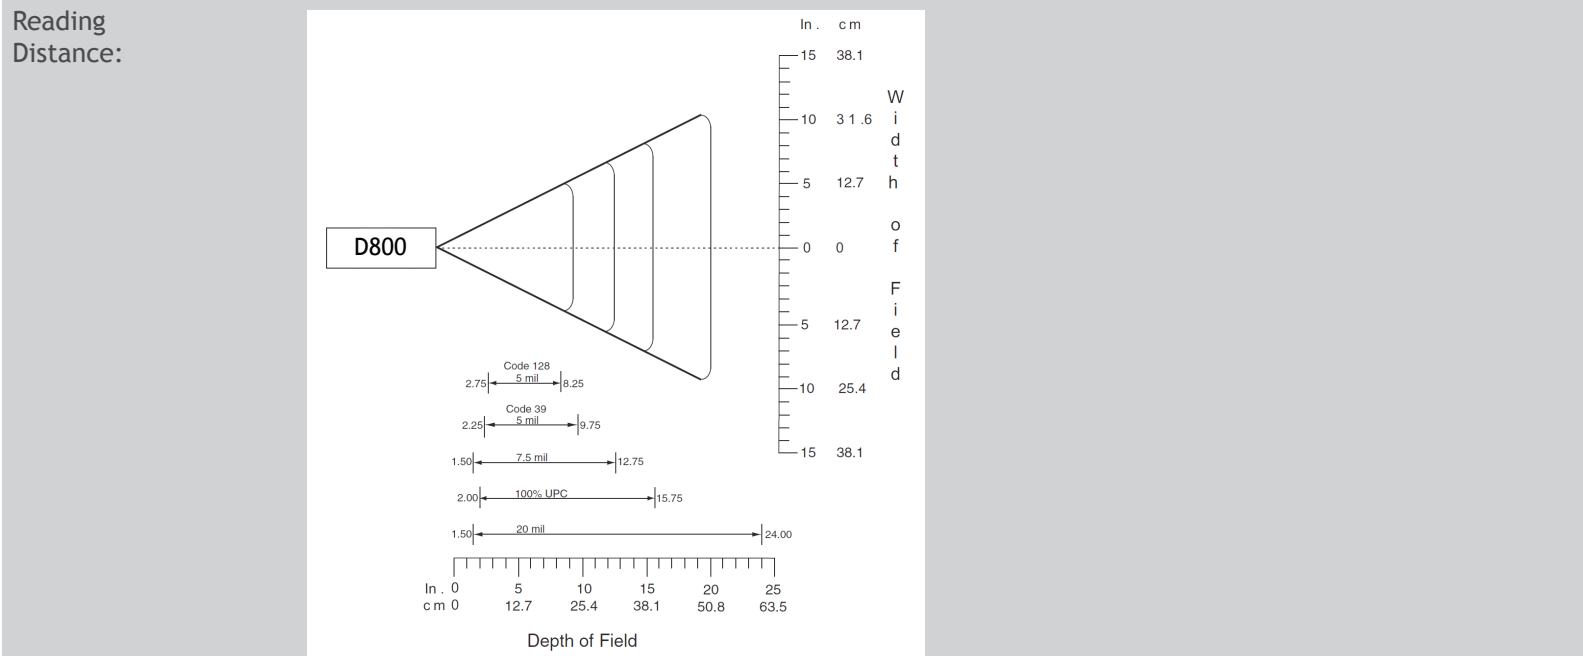

Default Barcode Symbologies:	CODE 39, CODE 128, EAN 8, EAN 13, GS1 DATABAR, GS1 DATABAR EXPANDED STACKED, GS1 DATABAR EXTENDED, GS1 DATABAR LIMITED, INTERLEAVED 2 OF 5, ISBT 128, UPC A, UPC E (0)
Supported Barcode Symbologies:	1D Symbologies: BOOKLAND EAN, Codabar, CODE 39, CODE 39 ASCII (EXTENDED), CODE 39 Trioptic, CODE 93, CODE 128, DISCRETE 2 OF 5, EAN 8, EAN 13, EAN 128, EAN 128 + COMPOSITE, EAN-UCC 128, GS1 128, GS1 DataBar-14, GS1 DATABAR, GS1 DATABAR EXPANDED STACKED, GS1 DATABAR EXTENDED, GS1 DATABAR LIMITED, INTERLEAVED 2 OF 5, ISBT 128, KOREAN 3 OF 5, MATRIX 2 OF 5, MSI, PLESSEY, RSS EXPANDED STACKED, RSS-14, TELEPEN, UPC A, UPC E (0), UPC E1
Scan Angle:	53.3" ± 3"
Optical Resolution:	5 mil minimum
Print Contrast:	20% minimum

1D codes 5.7 to 61 cm (2.25 to 24 in) Resolution
Depends on symbol size, symbology, label media, W-N ratio scan angle

Decode Ranges:

	Near	Far
5 mil Code 39	2.25 in/5.7 cm	9.75 in/24.6 cm
5 mil Code 128	2.75 in/7.0 cm	8.25 in/21.0 cm
7.5 mil	1.5 in/3.8 cm	12.75 in/32.4 cm
100% UPC	2.0 in/5.0 cm	15.75 in/40.0 cm
20 mil	1.5 in/3.8 cm	24.0 in/61.0 cm

SCANNER TYPE

Technology:	1D Barcode Linear Imager

BLUETOOTH (WIRELESS CONNECTION)

Bluetooth Radio:	Class 2 Bluetooth, version 2.1 + EDR (Enhanced Data Rates) with 56-bit data encryption
Bluetooth Range:	Up to 10 m (33 ft.) depending on environment, range limit is usually due to the Host Device (phone, tablet or notebook)
Bluetooth Profiles:	Basic Mode - Human Interface Device (HID)*, Application Mode - Serial Port Profile (SPP) and Application Mode - MFi-SPP. Some Operating Systems or smartphone/tablet models may support only one profile. <i>*By default, the scanner is set to Basic Mode (HID).</i>